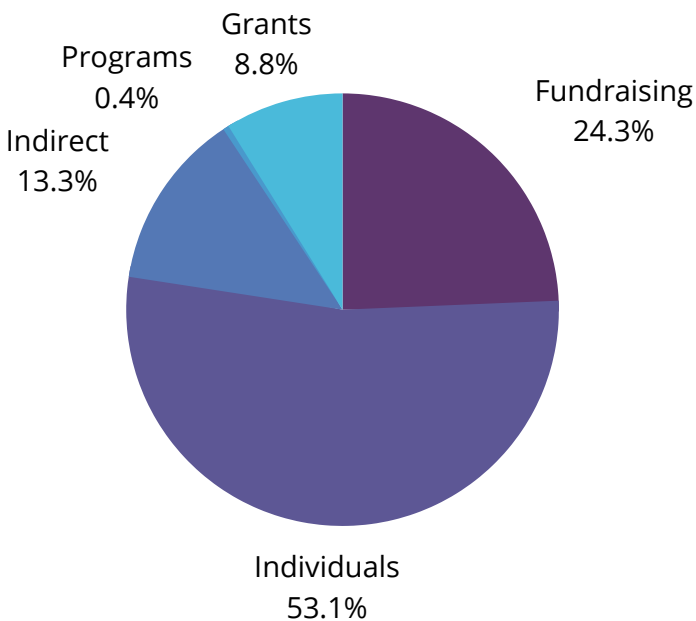

-Survivor T

DONATIONS GIVEN

We are primarily supported by:
INDIVIDUALS
over \$230k donations

Because of YOU -we can do all that we need to do!

VOLUNTEERS WORK

72 individuals volunteering
hours of time & skills!