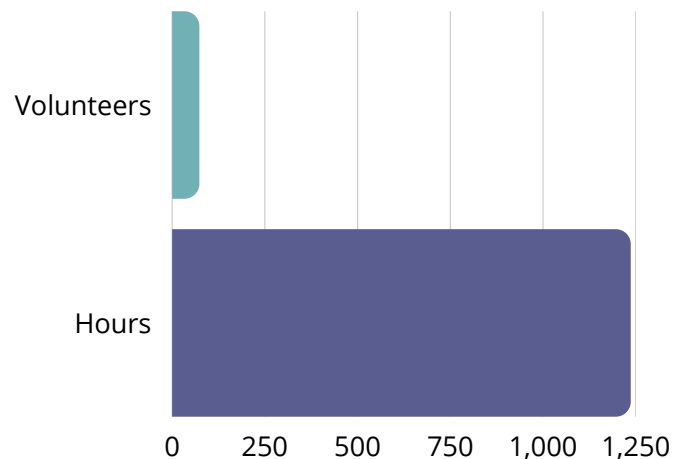

VOLUNTEERS WORK

72 individuals volunteering
hours of time & skills!

Because of YOU- we can do all that we need to do!